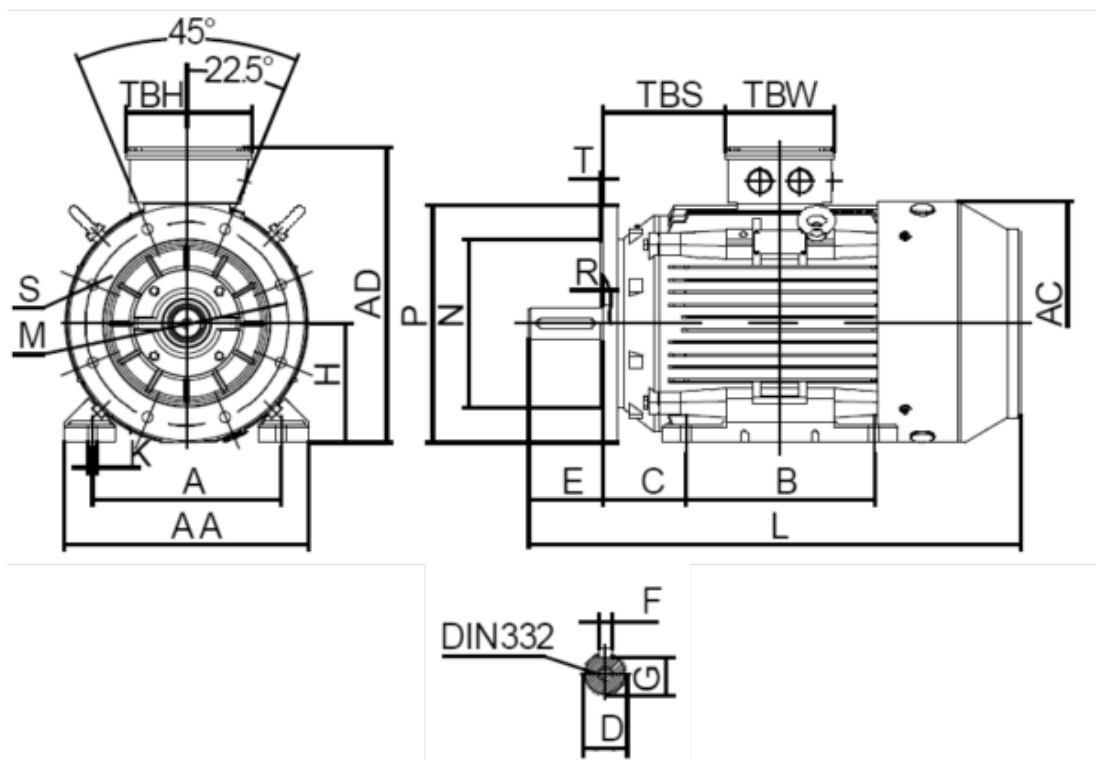

Data Sheet

Article number: 250305500427

Description: Kleedrive T3C 250M-4 55.0KW 1400 rpm
3x400/690V 50HZ IP55 B35 Eff=94,6%

Measures

A = 406	F = 18	TBW = 218
AA = 484	G = 58	
AC = Ø506	H = 250	
AD = 616	HD = 366	
B = 349	K = Ø24	
C = 168	L = 915	
D = Ø65	TBH = 260	
E = 140	TBS = 233	